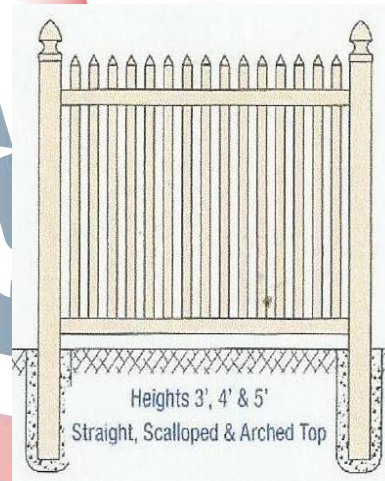

# American Manufactured Vinyl Fence

## Alexander

### Style: Alexander

All American made materials for great quality, long life and beauty for your yard! All Alexander styles come in 4', 5' and 6'. Five and six foot fences all have 3 rails and you can add a third rail to a 4'. You can have straight top, convex or concave scallop. Choose your picket spacing of 1", 2" or 3". Also choose dog eared or pointed picket caps. Colors are white or almond, other colors available on special order. All sections are 6' wide! Post are sold separately. 4" post for 4' fence and 5" post for all 5' and 6' fence.

Alexander 1 4' open picket with 1" spacing

Alexander 2 scallop - 4' open picket with 2" spacing

Alexander 3 convex scallop - 4' open picket with 3" spacing

Alexander 3' straight top open picket with 3" spacing