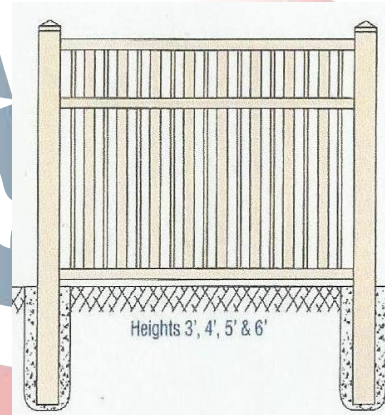

American Manufactured Vinyl Fence

Anja

Style: Anja

All American made materials for great quality, long life and beauty for your yard! All Anja styles come in 4', 5', and 6'. Five and six foot fences all have 3 rails and you can add a third rail to a 4'. Choose your picket spacing of 1", 2" or 3". Colors are white or almond, other colors available on special order. All sections are 6' wide! Post are sold separately. 4" post for 4' fence and 5" post for all 5' and 6' fence.

Top Rail
2" x 3 1/2"

Mid Rail
2" x 3 1/2"

Pickets
Alternation
3/4" x 1 1/2"
7/8" x 3"

Bottom Rail
2" x 3 1/2"

Post
4' fence - 4" x 4"
5' or 6' fence - 5" x 5"

Anja 2 - 5' high alternating open picket 2" spacing

Anja 1 - 4' high alternating open picket with 1" spacing

Anja 3 - 4' high alternating open picket 3" spacing

Anja 2 - 4' high alternating open picket 2" spacing