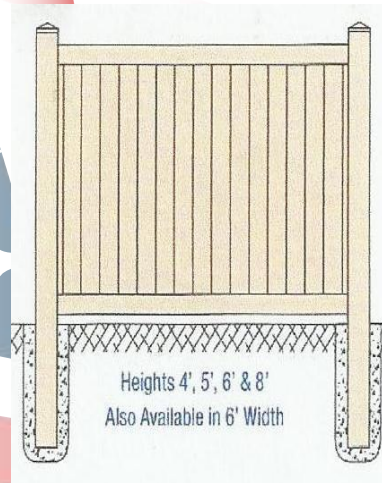

# American Manufactured Vinyl Fence

### Style: Zachary

All American made materials for great quality, long life and beauty for your yard! All Zachary styles come in 4', 5', and 6'. All Zachary fences can add a lattice top or accented bar top. Colors are white or almond, other colors available on special order. All sections are 8' wide! Post are sold separately. 5" post for all fence styles. All Zachary fences will have 2"x7" top and bottom rail. If it has an accents the mid and bottom will be 7" and the top will be 2"x3-1/2"

**Top Rail**  
2" x 7"

**Pickets T & G**  
7/8" x 11 1/2"

**Post**  
5" x 5"

**Bottom Rail**  
2" x 7"

**U Channel**  
2 Pcs. 1" x 1"

**Sections**  
8' Wide

6' high Zachary with New England post caps

6' high Zachary with lattice top and apex post caps - almond

6' high Zachary 1' spindle top and New England post caps

6' high Zachary with lattice top and apex post caps